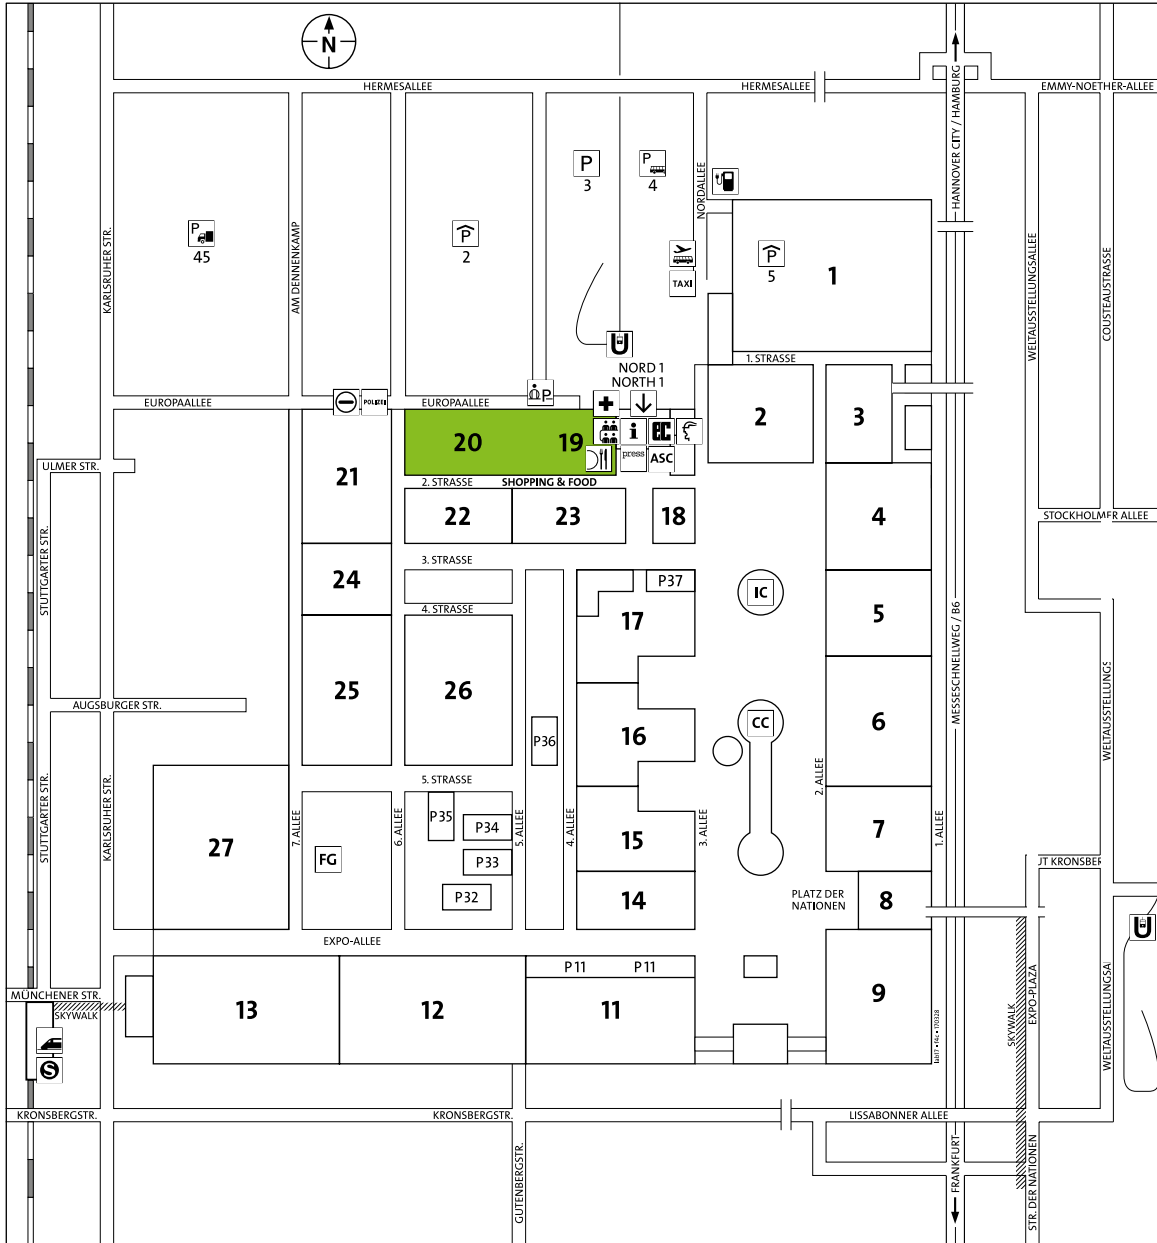

LABVOLUTION, 16 – 18 May 2017

- Deutsche Messe Verwaltung/ Administration
- Eingang Entrance
- Informations-Centrum Information Center
- Convention Center
- Aussteller Service Center Exhibitor Service Center
- Tagungsräume Conference Rooms
- Parkplatzverwaltung Car park admin. office
- Parkplatz (PKW) Car parking (lot)
- Parkplatz (Bus) Bus parking
- Parkplatz (LKW) Truck parking
- Ladestelle für e-Fahrzeuge eVehicle charging station
- Stadtbahn Tram
- S-Bahn Light rail
- Bahnhof / Railway Station Hannover Messe / Laatzen
- Flughafen Shuttle Airport Shuttle
- Taxi
- Erste-Hilfe-Station First Aid Station
- EC-Geldautomat EC-Cash dispensing machine
- press Presse-Centrum Press Center
- Restaurant
- Polizei Police
- Zoll Customs
- Information (Ebi)